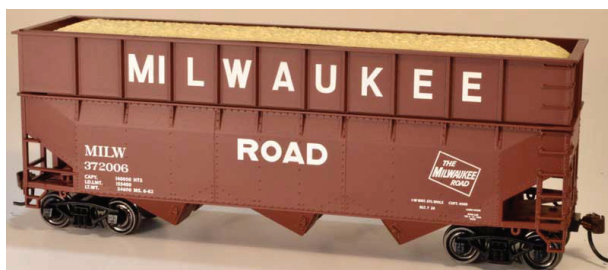

70T Offset Wood Chip
MILW
#60208 Road #372006